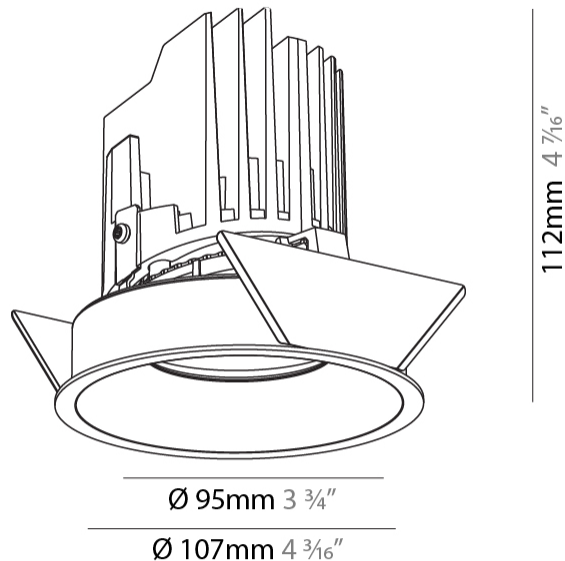

PHYSICAL

Shape: Round
Diameter (mm): 107
Diameter (in): 4 3/16
Height (mm): 112
Height (in): 4 7/16
Ceiling Thickness (mm): 10 / 12.5 / 15
Ceiling Thickness (in): 3/8 or 1/2 or 9/16
Min. Recessing Depth (mm): 130
Min. Recessing Depth (in): 5 1/8
Light Distribution: Adjustable / Downlight
Weight (kg): 0.465
Weight (lbs): 1.03
Fixture Finish: SSR / BKV / CWI / CRY / HAB / UFT / ITA / RUA / FTG / MYG / LOD / PUS / FRO / FUP / KIA / POP / BLS / SPG / MEY / GOH / GUM / CHC / COM / ABZ / JAG / OBR / MOS / ROR
Fixture Material: Aluminum Die Cast
Cut-out Measurements: 98mm / 3 7/8"

ELECTRICAL

Lamp Type: LED (Zhaga Standard)
Input Wattage (W): 16.5
Total Output Wattage (W): 13
Dimming: Tri-Mode (Non-Dimming and Phase Dimming (120Vac only) and 0-10V Dimming)
Driver Included: No
Driver Location: Recessed Housing
Driver Type: Constant Current - Universal
Driver Class: Class 2
Housing: See components
Input Voltage (V): 120 - 277
Constant Current (MA): 500

LED

Number of LEDs: 1
Color Temperature (°K): 2700 / 3000 / 3500 / 4000
Max. Delivered Lumen (lm): 1130 / 1180 / 1235 / 1260
Nominal Lumen (lm): 1386 / 1438 / 1511 / 1542
CRI: >90 CRI
Lamp Life (hrs): 50000

OPTICAL

Reflector: 20 / 40 / 60
Adjustability: Rotational 355°, Tilt 10°

RATINGS AND CERTIFICATIONS

Certified By: Certified for North American Standards
IP rating: IP54