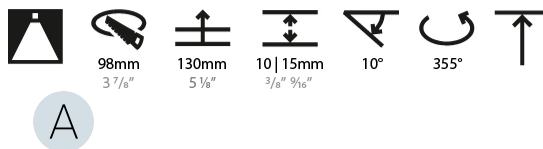

PHYSICAL

Shape: Round
Diameter (mm): 107
Diameter (in): 4 3/16
Height (mm): 112
Height (in): 4 7/16
Ceiling Thickness (mm): 10 / 12.5 / 15
Ceiling Thickness (in): 3/8 or 1/2 or 9/16
Min. Recessing Depth (mm): 130
Min. Recessing Depth (in): 5 1/8
Light Distribution: Adjustable / Downlight
Weight (kg): 0.465
Weight (lbs): 1.03
Fixture Finish: SSR / BKV / CWI / CRY / HAB / UFT / ITA / RUA / FTG / MYG / LOD / PUS / FRO / FUP / KIA / POP / BLS / SPG / MEY / GOH / GUM / CHC / COM / ABZ / JAG / OBR / MOS / ROR
Fixture Material: Aluminum Die Cast
Cut-out Measurements: 98mm / 3 7/8"

ELECTRICAL

Lamp Type: LED (Zhaga Standard)
Input Wattage (W): 16.5
Total Output Wattage (W): 13
Dimming: Tri-Mode (Non-Dimming and Phase Dimming (120Vac only) and 0-10V Dimming)
Driver Included: No
Driver Location: Recessed Housing
Driver Type: Constant Current - Universal
Driver Class: Class 2
Housing: See components
Input Voltage (V): 120 - 277
Constant Current (MA): 500

LED

Number of LEDs: 1
Color Temperature (°K): 2700 / 3000 / 3500 / 4000
Max. Delivered Lumen (lm): 1130 / 1180 / 1235 / 1260
Nominal Lumen (lm): 1386 / 1438 / 1511 / 1542
CRI: >90 CRI
Lamp Life (hrs): 50000

OPTICAL

Reflector: 20 / 40 / 60
Adjustability: Rotational 355°, Tilt 10°

RATINGS AND CERTIFICATIONS

Certified By: Certified for North American Standards
IP rating: IP54